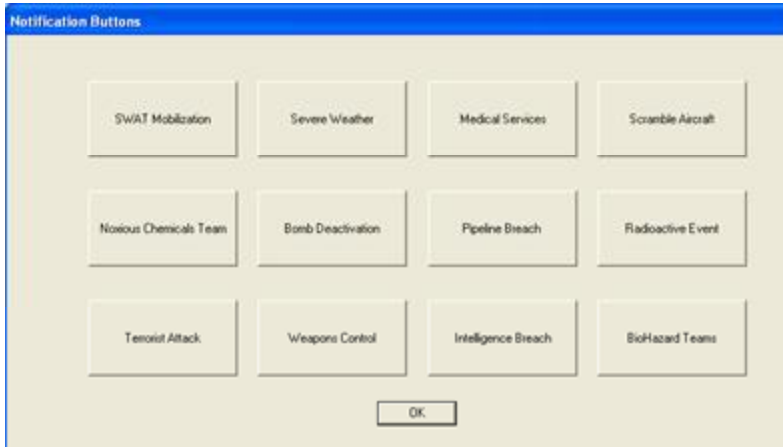

School and Institutional Emergency Mobilization and Notification System

Welcome to the new age of Push Button Notification

SchoolCall911[®] is an automated communication system that will detect and notify school officials of hazards 24-7; from severe weather, noxious chemicals, bio-hazards, radiation, or any other threats to the school system. SchoolCall911[®] with a press of a button, can notify responders, call parents, notify teaching staff, communicate with busses, broadcast school closings, coordinate evacuations and simply schedule PTA meetings. Utilizing the geo-coded mapping system, schools can be automatically selected from the map and advised of pending danger from advancing hazard plumes, Terrorism or storm fronts.

SchoolCall 911®

Push Button Touch Screen Scenario Activation

With the push of a button an administrator can easily activate the notification of all responders, school officials, and parents for any specific scenario. SchoolCall911® connects to other EMTEL products including severe weather, bio-hazard, radiation, and contaminated potable water notification systems. This touch screen technology is wireless, mobile, portable, friendly and affordable.

The Citrix Server Secure SchoolCall System will track severe weather across the map and notify schools of the pending danger at any safety perimeter distance specified by the safety administrator. The map (Left) illustrates Hurricane Charlie crossing Orlando Florida with a fifty mile per hour ring activating school notifications with a ten mile advanced notice perimeter. Phone notifications provide real time feedback to validate reception of the communication. Messages can be recorded real time or pre-recorded and archived.