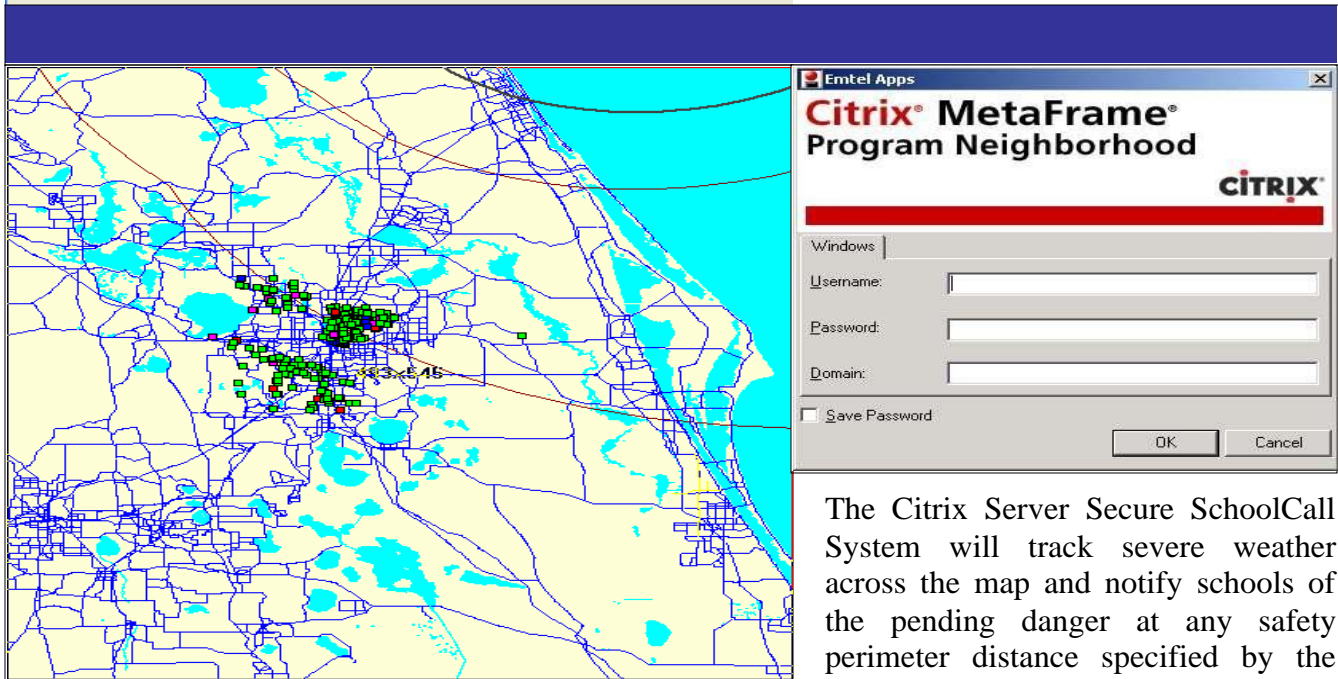

School and Institutional Emergency Mobilization and Notification System

Welcome to the new age of Push Button Notification

SchoolCall911[®] is an automated communication system that will detect and notify school officials of hazards 24-7; from severe weather, noxious chemicals, bio-hazards, radiation, or any other threats to the school system. SchoolCall911[®] with a press of a button, can notify responders, call parents, notify teaching staff, communicate with busses, broadcast school closings, coordinate evacuations and simply schedule PTA meetings. Utilizing the geo-coded mapping system, schools can be automatically selected from the map and advised of pending danger from advancing hazard plumes, Terrorism or storm fronts.

SchoolCall 911®

Push Button Touch Screen Scenario Activation

With the push of a button an administrator can easily activate the notification of all responders, school officials, and parents for any specific scenario. SchoolCall911® connects to other EMTEL products including severe weather, bio-hazard, radiation, and contaminated potable water notification systems. This touch screen technology is wireless, mobile, portable, friendly and affordable.

The Citrix Server Secure SchoolCall System will track severe weather across the map and notify schools of the pending danger at any safety perimeter distance specified by the safety administrator. The map (Left) illustrates Hurricane Charlie crossing Orlando Florida with a fifty mile per hour ring activating school notifications with a ten mile advanced notice perimeter. Phone notifications provide real time feedback to validate reception of the communication. Messages can be recorded real time or pre-recorded and archived.